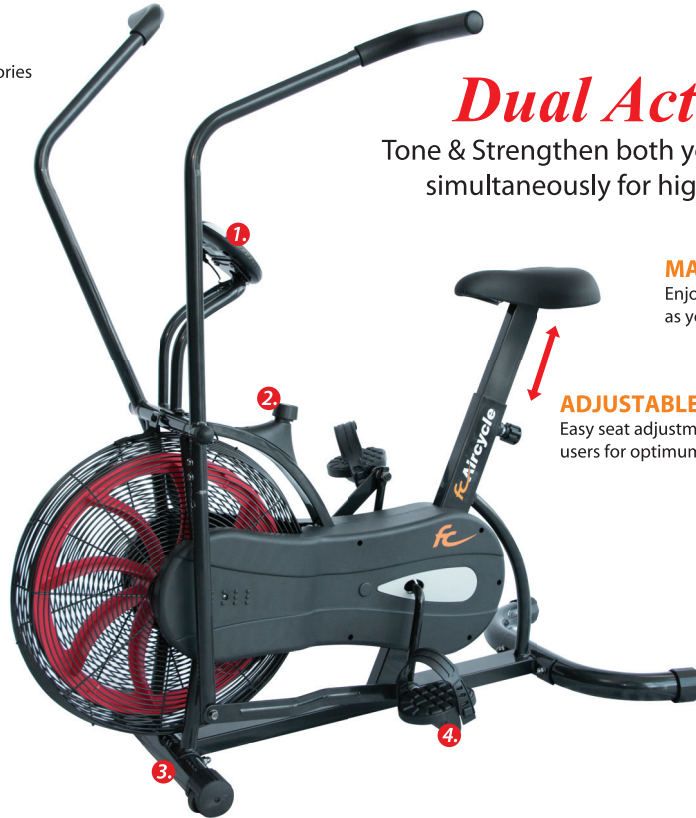

1. EASY-TO-USE CONSOLE

Data Display: Time/ Speed/ Distance/ Odometer/ Calories

2. EASY TO ADJUST TENSION KNOB

Adjustable tension by simply turning the knob gives user option to train at varying resistance levels.

3. TRANSPORT ROLLER WHEELS

For easy mobility.

4. PEDALS WITH STRAP

Ergonomically designed pedals with straps allow for a safe and powerful ride on any resistance level.

Dual Action Design

Tone & Strengthen both your lower and upper body simultaneously for higher calorie burn.

MAXIMUM COMFORT

Enjoy cool breeze from the fan wheel as you ride on the comfortable seat.

ADJUSTABLE SEAT HEIGHT

Easy seat adjustment with 7 different heights to suit multiple users for optimum comfort throughout your ride.

OTHER SPECIFICATIONS:

Product Dimension (LxWxH)
44.8" x 28.8" x 47.6" (114 x 73 x 121 cm)

Maximum User Weight
242lbs / 110kg