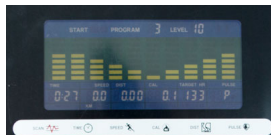

### BUILT-IN HAND PULSE SENSOR

Two hand-grip heart rate sensors are conveniently built-in to the crosstrainer's handlebar which enables you to stay in the right training zone for maximum results.

### 12 PROGRAMS & BODY FAT FUNCTION

Choose your favourite workout program from 1 manual program, 6 pre-programs, 1 body fat function, 1 user program , 1 target heart rate program and 3 heart rate control program.

#### INFORMATIVE LCD WITH BLUE BACKLIT

It comes with blue backlit LCD display screen to feedback on Speed, Distance, Time, Calories Burned, Age, Watt and Target Heart Rate for easy tracking of your fitness goals.