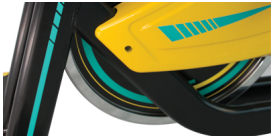

## What 's New : MAXX PRO SPIN X(WHITE)

---

<b>Resistance</b>	<b>Manual adjustable magnetic resistance</b>
<b>Flywheels</b>	<b>14 kg Cast iron flywheel</b>
<b>Console feedback</b>	<b>Scan, Time, Speed, Distance, Calories, Distance, RPM,Pulse</b>
<b>Transmission system</b>	
<b>Saddle</b>	<b>Horizontal and vertical adjustment</b>
<b>Handlebar</b>	<b>Vertical, dipping bar with arm pads and mobile holder</b>
<b>Transportation wheel</b>	<b>Yes</b>
<b>Max User Weight</b>	<b>130 kg (286.7 LB)</b>
<b>Net Weight/Gross Weight</b>	<b>43/47kg (94.8 LB/ 103.6 LB)</b>
<b>Product Dimension (LxWxH)</b>	<b>118x52x128CM (46.5"x20.5"x50.4")</b>