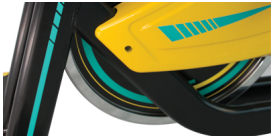

# What's New : MAXX PRO SPIN X(WHITE)

---

## What 's New : MAXX PRO SPIN X(WHITE)

---

<b>Resistance</b>	<b>Manual adjustable magnetic resistance</b>
<b>Flywheels</b>	<b>14 kg Cast iron flywheel</b>
<b>Console feedback</b>	<b>Scan, Time, Speed, Distance, Calories, Distance, RPM,Pulse</b>
<b>Transmission system</b>	
<b>Saddle</b>	<b>Horizontal and vertical adjustment</b>
<b>Handlebar</b>	<b>Vertical, dipping bar with arm pads and mobile holder</b>
<b>Transportation wheel</b>	<b>Yes</b>
<b>Max User Weight</b>	<b>130 kg (286.7 LB)</b>
<b>Net Weight/Gross Weight</b>	<b>43/47kg (94.8 LB/ 103.6 LB)</b>
<b>Product Dimension (LxWxH)</b>	<b>118x52x128CM (46.5"x20.5"x50.4")</b>