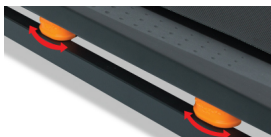

EXCLUSIVE FEATURES & BENEFITS

20 WORKOUT APPS

Get the training you want with the built-in workouts that target calorie-burning, incline, speed or intensity goals.

7" OVERSIZED BLUE BACKLIT DISPLAY

Track your total calories burned and your workout progress with the large backlit display. A wide viewing angle makes it easy to read your speed, time, distance, pulse and calories burned. An impressive sound system keeps you moving, and you can see your progress on a visual quarter-mile racetrack.

SPACESAVER® DESIGN

Innovative SpaceSaver® technology with EasyLift™ Assist telescoping shock helps you lift and fold the deck up and out of the way to maximise floor space

FLEXSELECT™ CUSHIONING

Get the best of both worlds from adjustable treadmill cushioning. Turn it one half turn for superior impact reduction, with cushioning isolators on each side of the deck. Turn it another half turn for a surface that feels like the road to mimic an outdoor run.