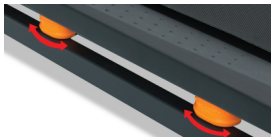

EXCLUSIVE FEATURES & BENEFITS

20 WORKOUT APPS

Get the training you want with the built-in workouts that target calorie-burning, incline, speed or intensity goals.

7" OVERSIZED BLUE BACKLIT DISPLAY

Track your total calories burned and your workout progress with the large backlit display. A wide viewing angle makes it easy to read your speed, time, distance, pulse and calories burned. An impressive sound system keeps you moving, and you can see your progress on a visual quarter-mile racetrack.

SPACESAVER® DESIGN

Innovative SpaceSaver® technology with EasyLift™ Assist telescoping shock helps you lift and fold the deck up and out of the way to maximise floor space

FLEXSELECT™ CUSHIONING

Get the best of both worlds from adjustable treadmill cushioning. Turn it one half turn for superior impact reduction, with cushioning isolators on each side of the deck. Turn it another half turn for a surface that feels like the road to mimic an outdoor run.