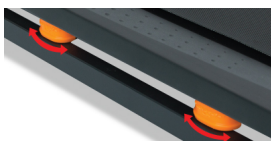

EXCLUSIVE FEATURES & BENEFITS

20 WORKOUT APPS

Get the training you want with the built-in workouts that target calorie-burning, incline, speed or intensity goals.

7" OVERSIZED BLUE BACKLIT DISPLAY

Track your total calories burned and your workout progress with the large backlit display. A wide viewing angle makes it easy to read your speed, time, distance, pulse and calories burned. An impressive sound system keeps you moving, and you can see your progress on a visual quarter-mile racetrack.

SPACESAVER® DESIGN

Innovative SpaceSaver® technology with EasyLift™ Assist telescoping shock helps you lift and fold the deck up and out of the way to maximise floor space

FLEXSELECT™ CUSHIONING

Get the best of both worlds from adjustable treadmill cushioning. Turn it one half turn for superior impact reduction, with cushioning isolators on each side of the deck. Turn it another half turn for a surface that feels like the road to mimic an outdoor run.