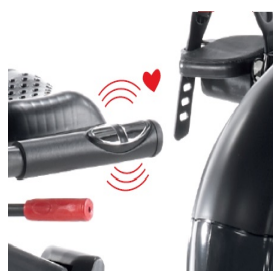

RM -530.00

[Ask a question about this product](#)

Description

Ride with maximum comfort and minimum strain. The Schwinn® 230 Recumbent Bike delivers a challenging workout in a relaxed position with increased lower back support. Its vented contoured seat adjusts in the fore or aft positions with sliding seat rail to accommodate a variety of positions for multiple users. It also features a new oversized console that makes tracking your progress easier than ever, 22 workout programs, 9 course profiles, 20 resistance levels, a high speed high inertia perimeter weighted flywheel, in-console speakers USB charging port, media rack, and contact heart rate monitoring built into the handlebars.

WALK-THROUGH FRAME

Get started on your workout fast! Walk-through Frame eliminates the traditional bike base so it's easy to get on and off the bike.

SCHWINN CONNECT™

Time, Distance, and Calories goal tracking with USB data transfer functionality to the SchwinnConnect™ website and compatibility with MyFitnessPal® SCHWINN CONNECT allows you to upload, analyze and track your workout data. Watch your weekly progress fill in colorful graphs, share your lifetime mileage, and strive for a hot streak in meeting your goals. (Information available in the user manual)