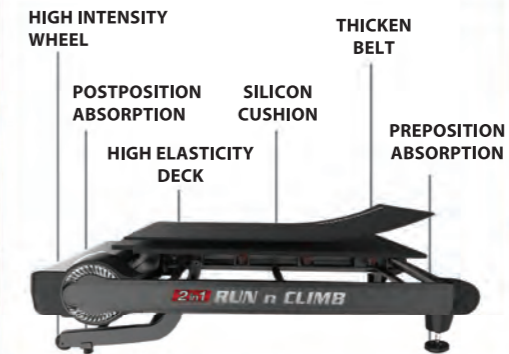

WIDE RANGE OF INCLINATION

The treadmill offers a wide range of inclination. Ranging from 0-18 levels, suitable for all kinds of training and users from veteran to beginner runners.

MOTOR OFF CLIMB MODE

In motor off mode, the treadmill will be in manual mode while maximum inclination will be set. The running belt will be driven according to the user. The faster you run, the faster the belt will move, the more calories you will burn.

SUPER WIDE DECK

With deck width measuring 63cm, it is large enough for most user to use the equipment comfortably.

ABSORPTION PRO

The running deck, belt and cushion are all designed to reduce impact and noise when you run. Now you can enjoy your workout without worrying about your knees.